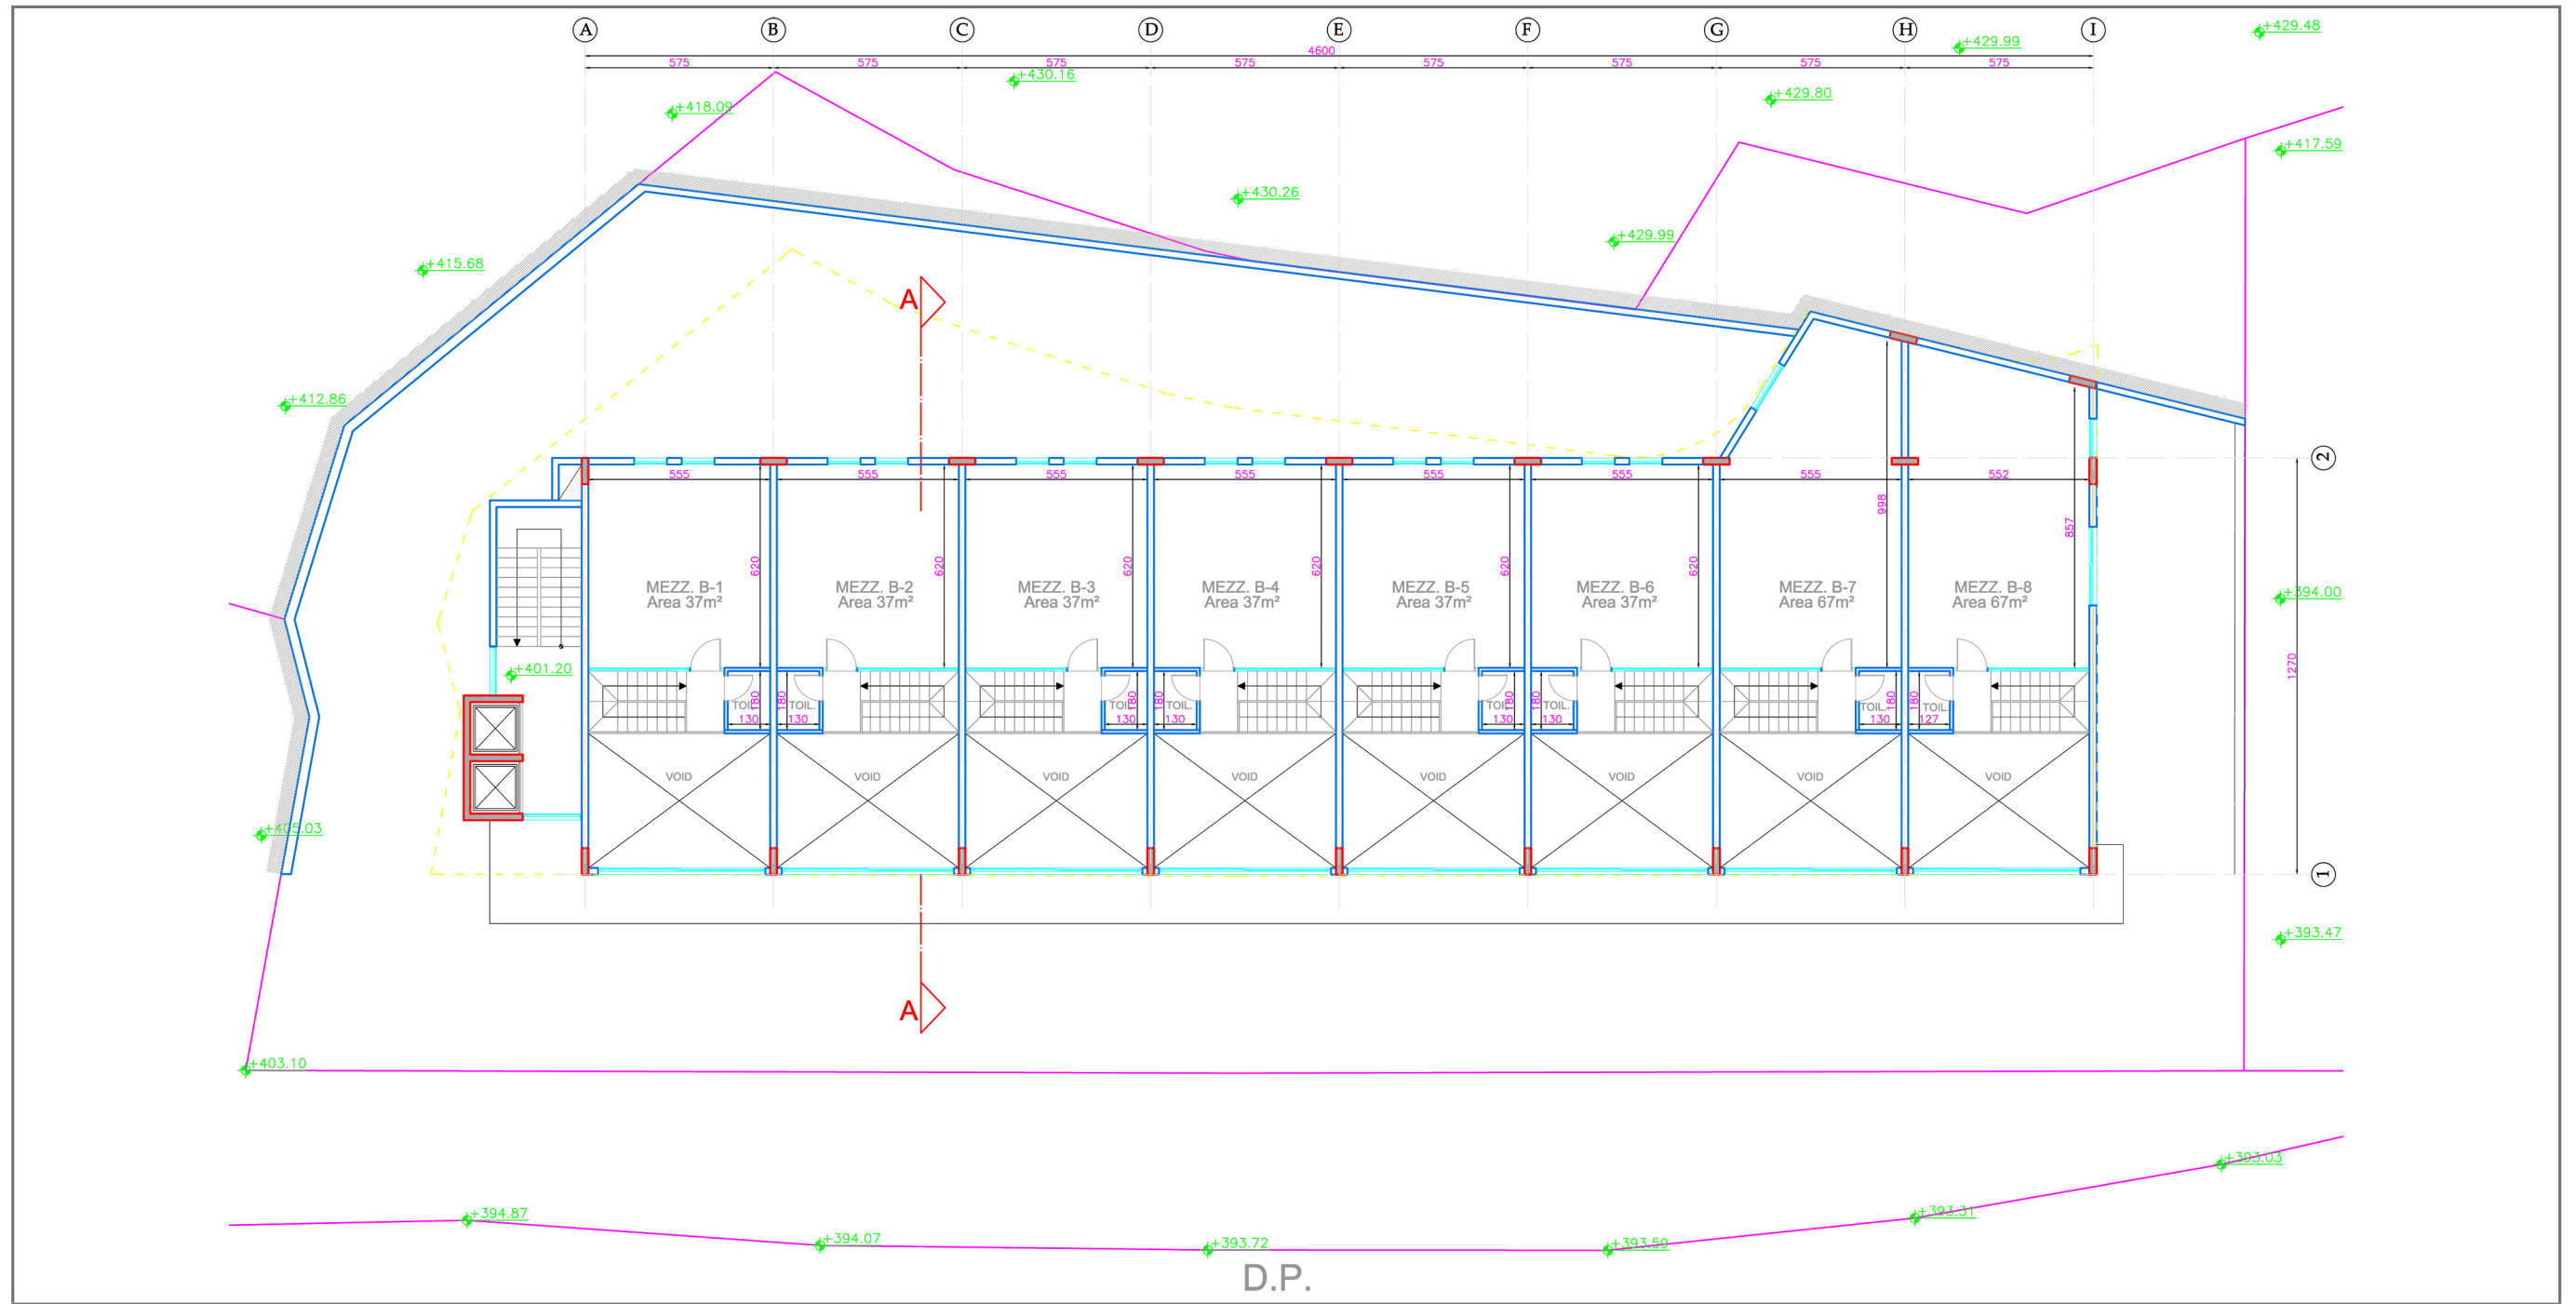

**INDUSTRIAL
CENTER 2156**

2156 Industrial Center Price List

Floor		Description	Unit Size	Storage	Mezanine	Total
GF	Shop 1	Main Street Shop	73	73		146
GF	Shop 2	Main Street Shop	73	73		146
GF	Shop 3	Main Street Shop	73	73		146
GF	Shop 4	Main Street Shop	73	73		146
GF	Shop 5	Main Street Shop	73	73		146
GF	Shop 6	Main Street Shop	73	73		146
GF	Shop 7	Main Street Shop	91	73		164
GF	Shop 8	Main Street Shop	92	70		162
FF	Shop 9	Back Street Shop	73		37	110
FF	Shop 10	Back Street Shop	73		37	110
FF	Shop 11	Back Street Shop	73		37	110
FF	Shop 12	Back Street Shop	73		37	110
FF	Shop 13	Back Street Shop	73		37	110
FF	Shop 14	Back Street Shop	73		37	110
FF	Shop 15	Back Street Shop	91		67	158
FF	Shop 16	Back Street Shop	92		67	159
SF	Office 1	Office	54			54
SF	Office 2	Office	64			64
SF	Office 3	Office	64			64
SF	Office 4	Office	64			64
SF	Office 5	Office	64			64
SF	Office 6	Office	64			64
SF	Office 7	Office	64			64
SF	Office 8	Office	114			114
SS2		Parking			616	
			1794			2731