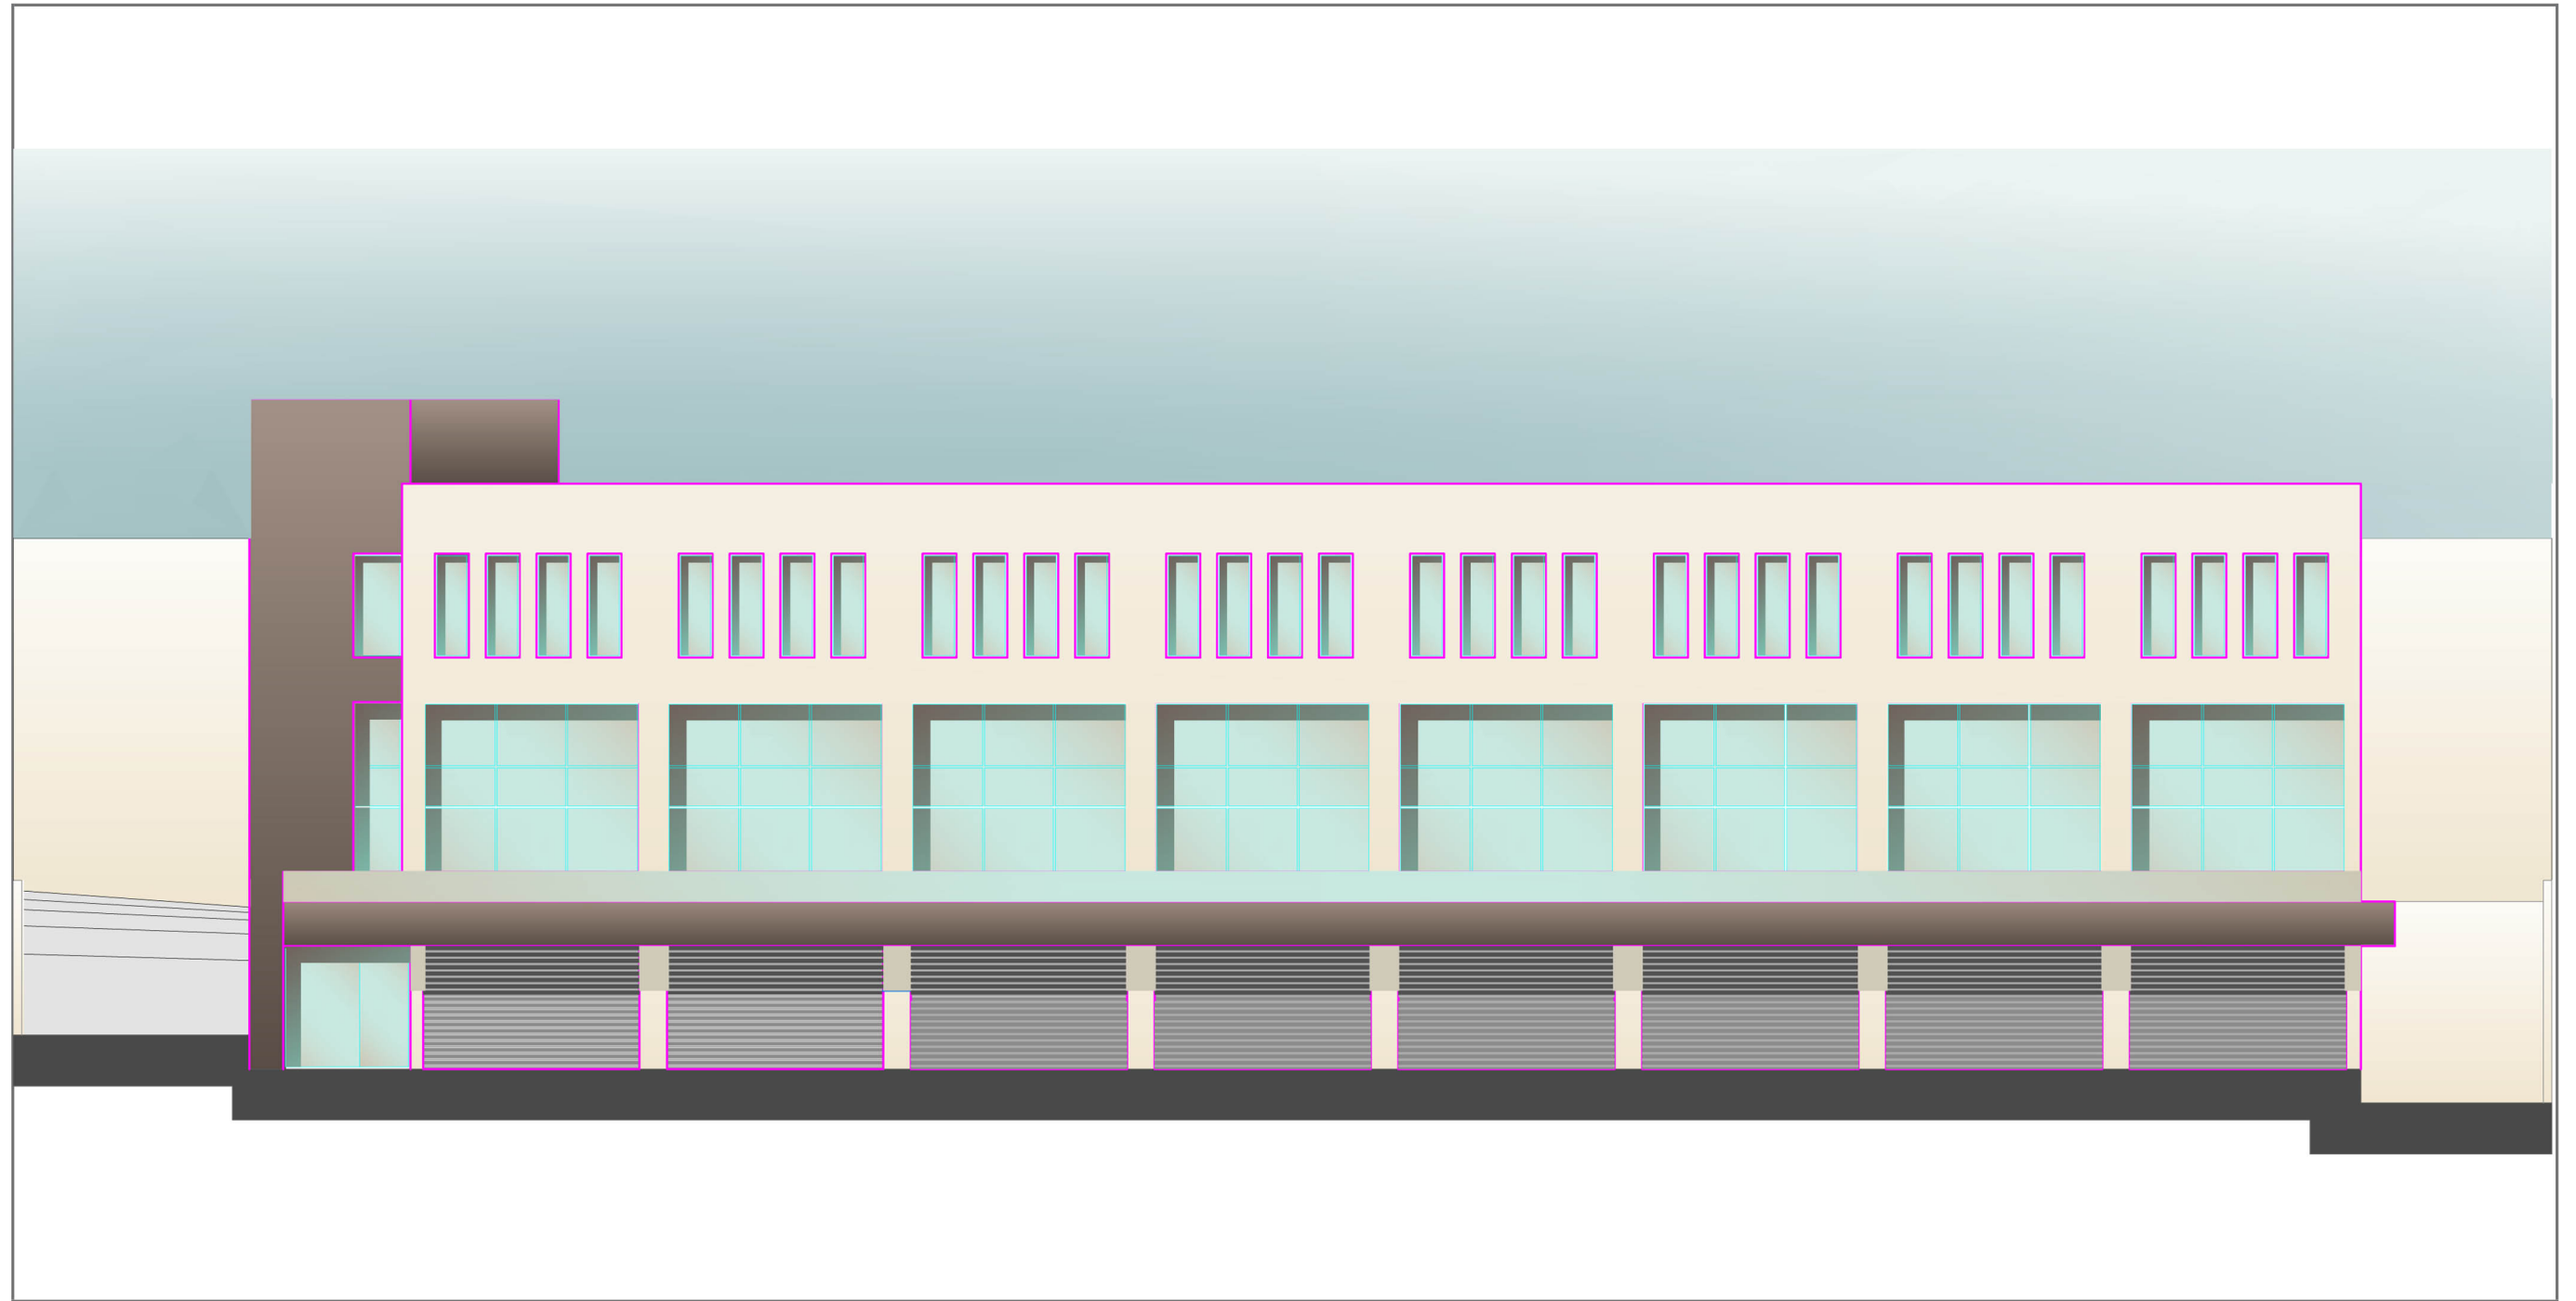

**INDUSTRIAL
CENTER 2156**

2156 Industrial Center Price List

Floor		Description	Unit Size	Storage	Mezanine	Total
GF	Shop 1	Main Street Shop	73	73		146
GF	Shop 2	Main Street Shop	73	73		146
GF	Shop 3	Main Street Shop	73	73		146
GF	Shop 4	Main Street Shop	73	73		146
GF	Shop 5	Main Street Shop	73	73		146
GF	Shop 6	Main Street Shop	73	73		146
GF	Shop 7	Main Street Shop	91	73		164
GF	Shop 8	Main Street Shop	92	70		162
FF	Shop 9	Back Street Shop	73		37	110
FF	Shop 10	Back Street Shop	73		37	110
FF	Shop 11	Back Street Shop	73		37	110
FF	Shop 12	Back Street Shop	73		37	110
FF	Shop 13	Back Street Shop	73		37	110
FF	Shop 14	Back Street Shop	73		37	110
FF	Shop 15	Back Street Shop	91		67	158
FF	Shop 16	Back Street Shop	92		67	159
SF	Office 1	Office	54			54
SF	Office 2	Office	64			64
SF	Office 3	Office	64			64
SF	Office 4	Office	64			64
SF	Office 5	Office	64			64
SF	Office 6	Office	64			64
SF	Office 7	Office	64			64
SF	Office 8	Office	114			114
SS2		Parking			616	
			1794			2731