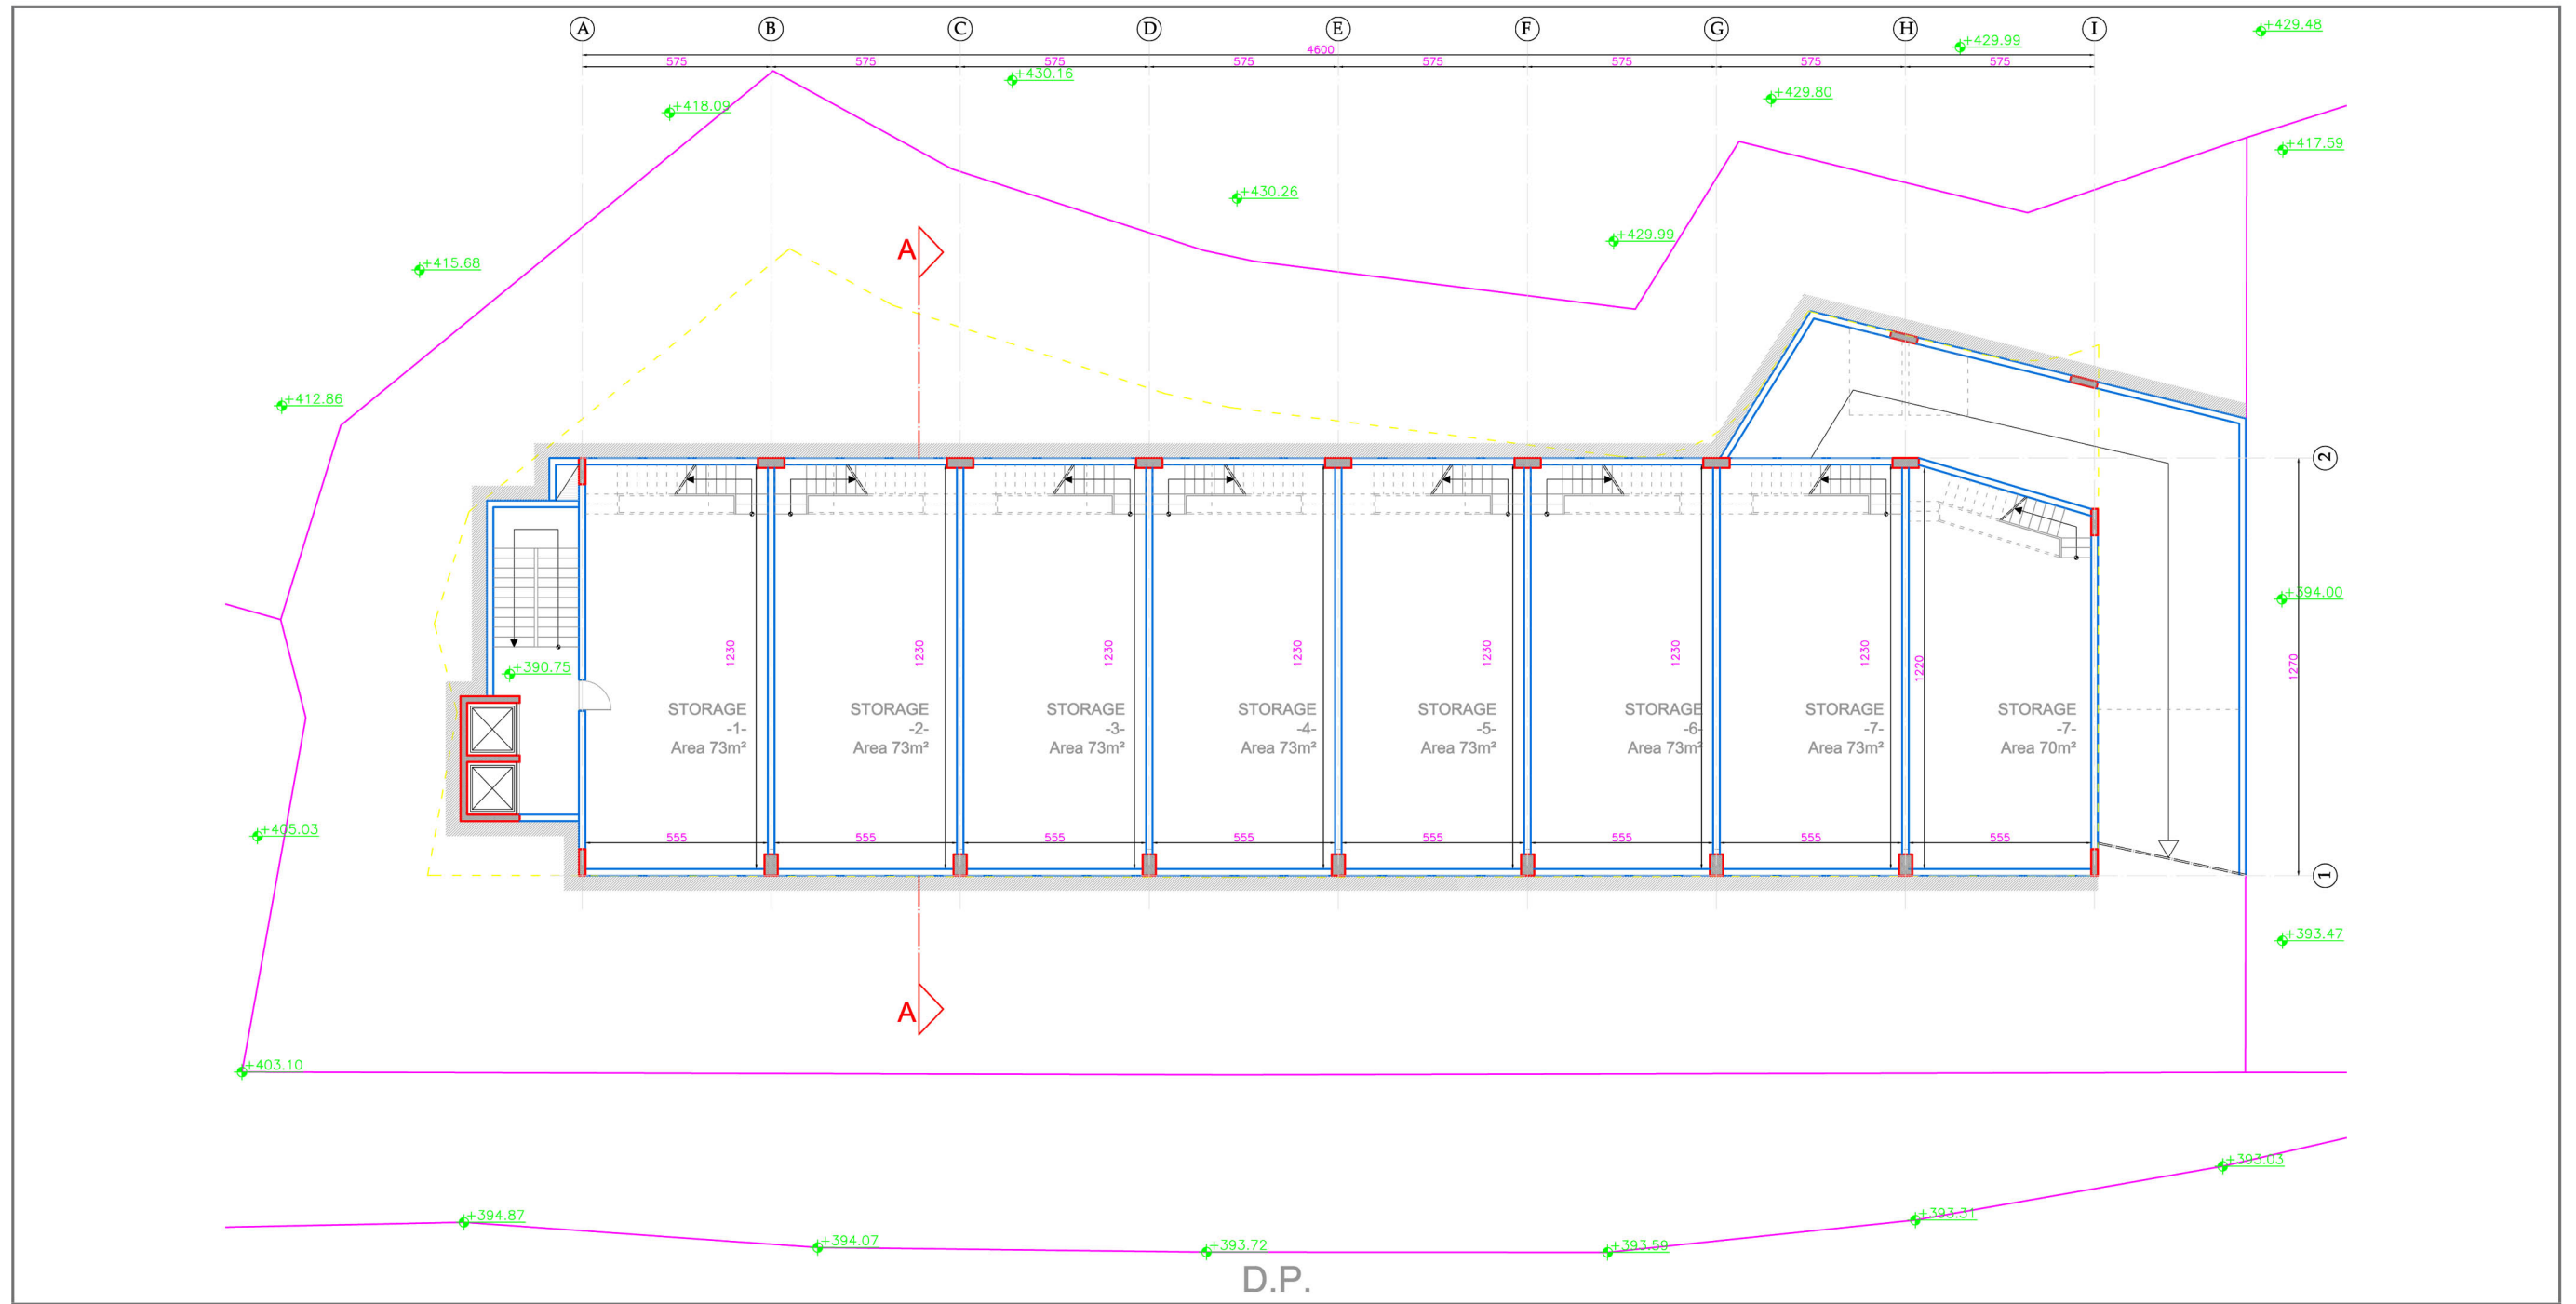

**INDUSTRIAL
CENTER 2156**

2156 Industrial Center Price List

Floor		Description	Unit Size	Storage	Mezanine	Total
GF	Shop 1	Main Street Shop	73	73		146
GF	Shop 2	Main Street Shop	73	73		146
GF	Shop 3	Main Street Shop	73	73		146
GF	Shop 4	Main Street Shop	73	73		146
GF	Shop 5	Main Street Shop	73	73		146
GF	Shop 6	Main Street Shop	73	73		146
GF	Shop 7	Main Street Shop	91	73		164
GF	Shop 8	Main Street Shop	92	70		162
FF	Shop 9	Back Street Shop	73		37	110
FF	Shop 10	Back Street Shop	73		37	110
FF	Shop 11	Back Street Shop	73		37	110
FF	Shop 12	Back Street Shop	73		37	110
FF	Shop 13	Back Street Shop	73		37	110
FF	Shop 14	Back Street Shop	73		37	110
FF	Shop 15	Back Street Shop	91		67	158
FF	Shop 16	Back Street Shop	92		67	159
SF	Office 1	Office	54			54
SF	Office 2	Office	64			64
SF	Office 3	Office	64			64
SF	Office 4	Office	64			64
SF	Office 5	Office	64			64
SF	Office 6	Office	64			64
SF	Office 7	Office	64			64
SF	Office 8	Office	114			114
SS2		Parking			616	
			1794			2731