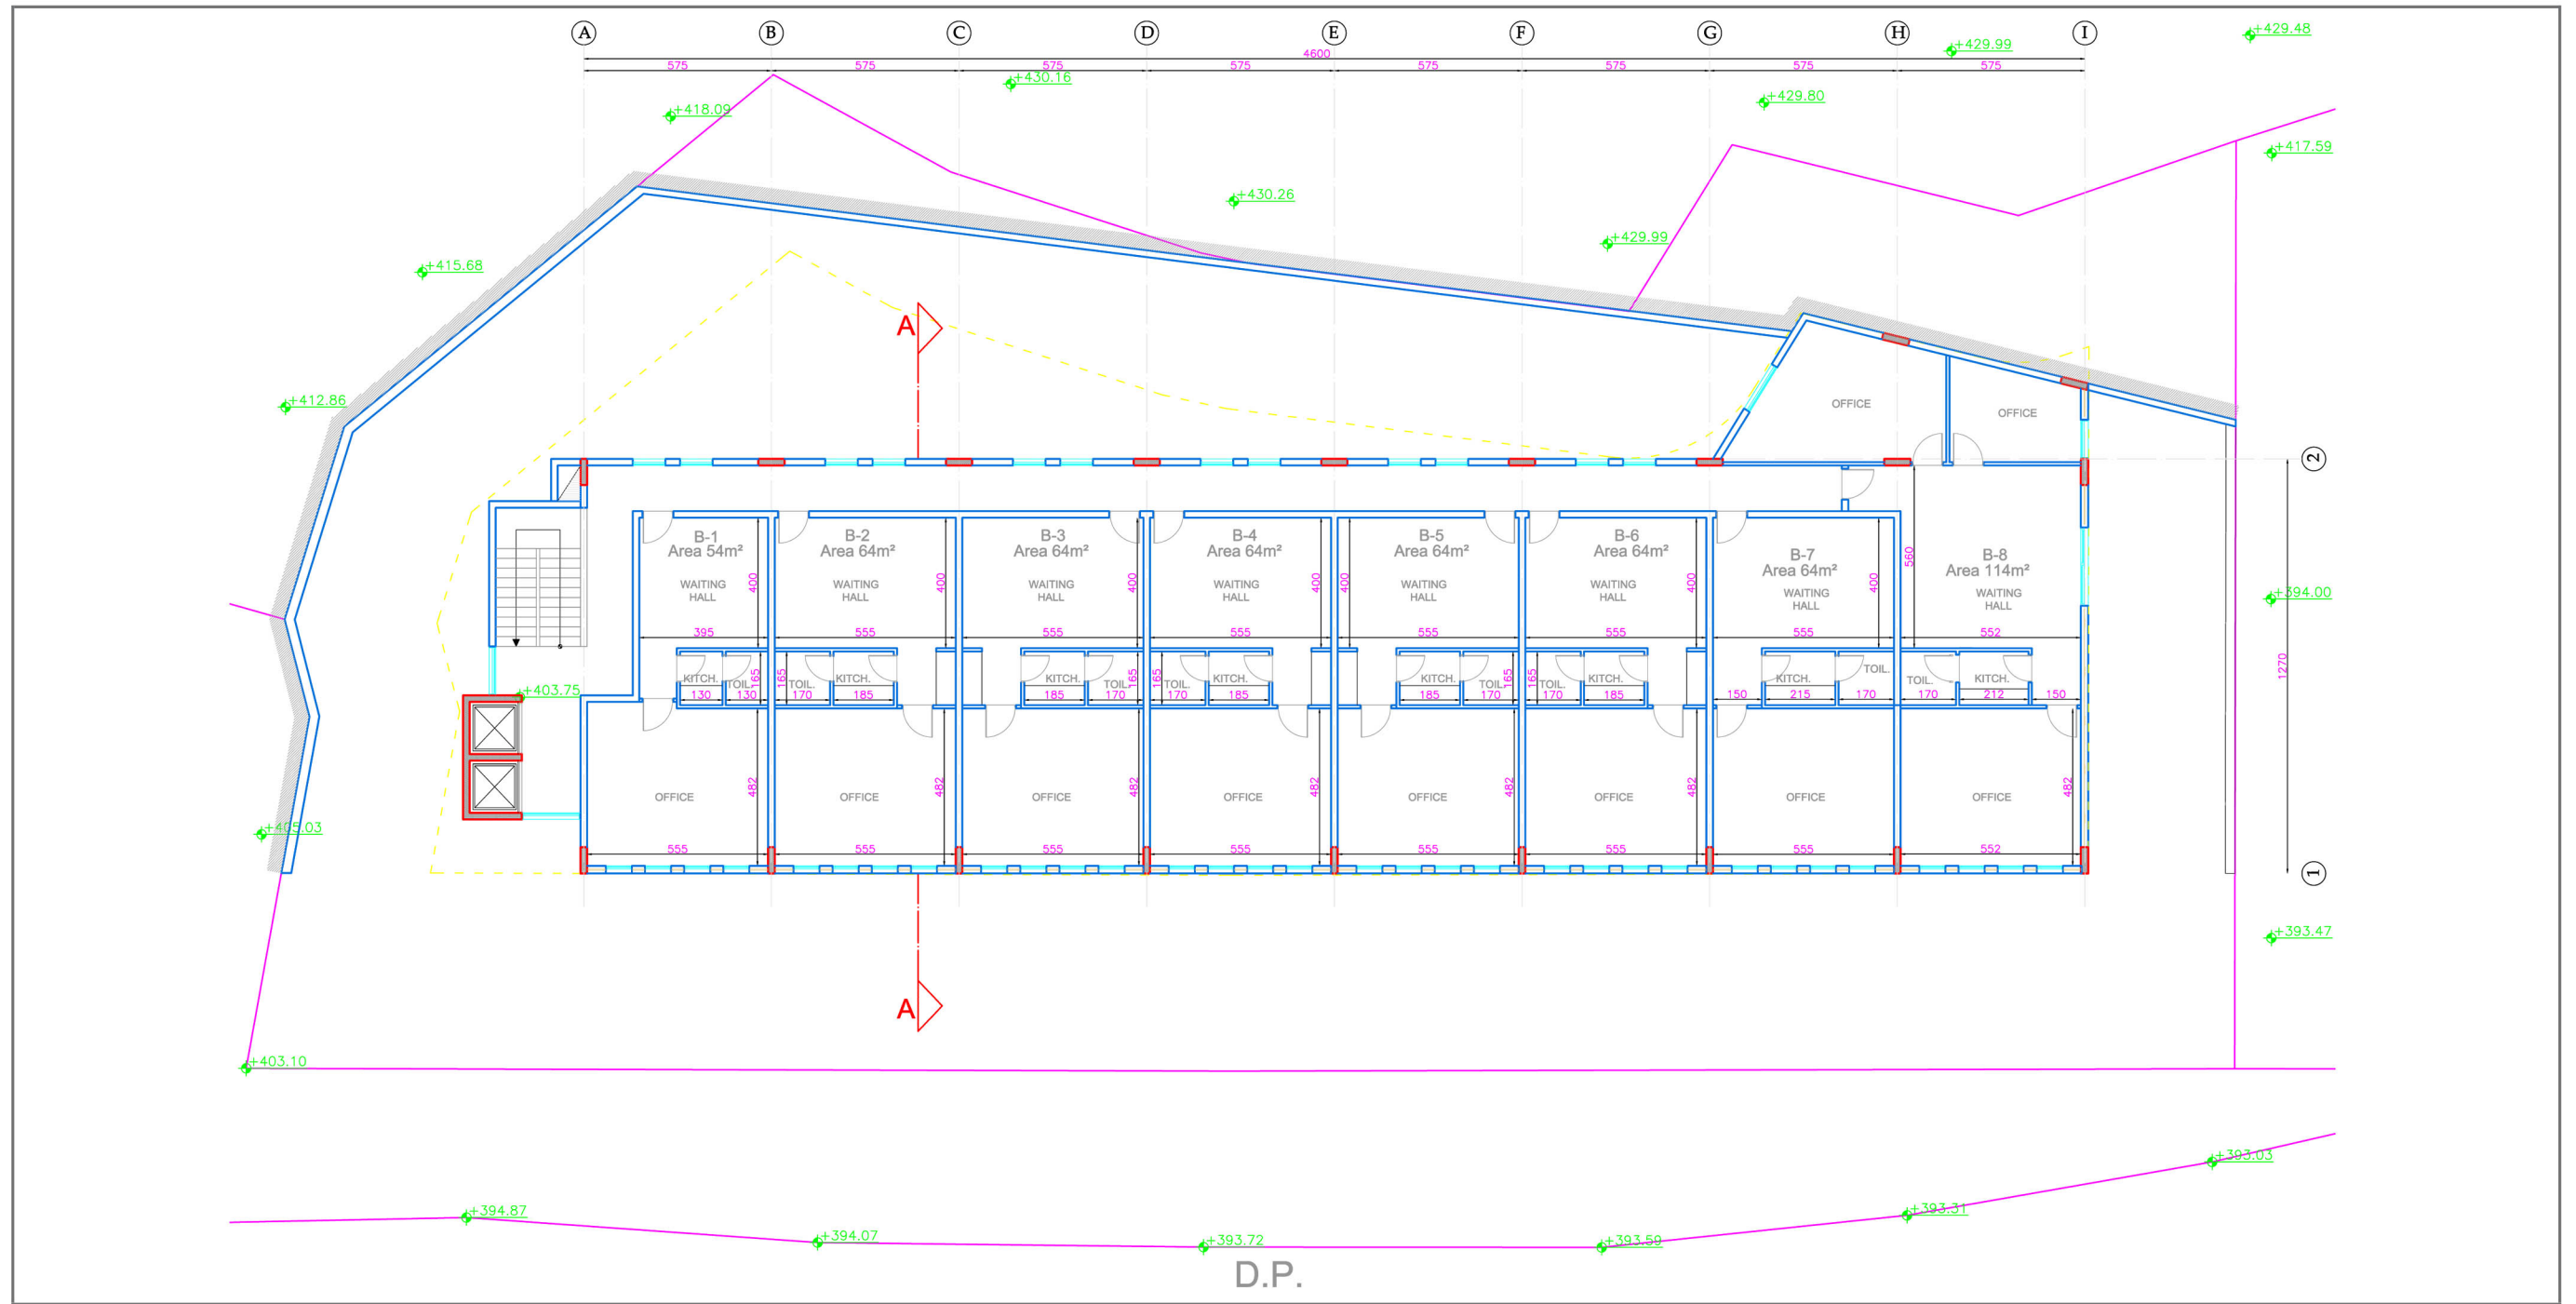

**INDUSTRIAL
CENTER 2156**

2156 Industrial Center Price List

Floor		Description	Unit Size	Storage	Mezanine	Total
GF	Shop 1	Main Street Shop	73	73		146
GF	Shop 2	Main Street Shop	73	73		146
GF	Shop 3	Main Street Shop	73	73		146
GF	Shop 4	Main Street Shop	73	73		146
GF	Shop 5	Main Street Shop	73	73		146
GF	Shop 6	Main Street Shop	73	73		146
GF	Shop 7	Main Street Shop	91	73		164
GF	Shop 8	Main Street Shop	92	70		162
FF	Shop 9	Back Street Shop	73		37	110
FF	Shop 10	Back Street Shop	73		37	110
FF	Shop 11	Back Street Shop	73		37	110
FF	Shop 12	Back Street Shop	73		37	110
FF	Shop 13	Back Street Shop	73		37	110
FF	Shop 14	Back Street Shop	73		37	110
FF	Shop 15	Back Street Shop	91		67	158
FF	Shop 16	Back Street Shop	92		67	159
SF	Office 1	Office	54			54
SF	Office 2	Office	64			64
SF	Office 3	Office	64			64
SF	Office 4	Office	64			64
SF	Office 5	Office	64			64
SF	Office 6	Office	64			64
SF	Office 7	Office	64			64
SF	Office 8	Office	114			114
SS2		Parking			616	
			1794			2731