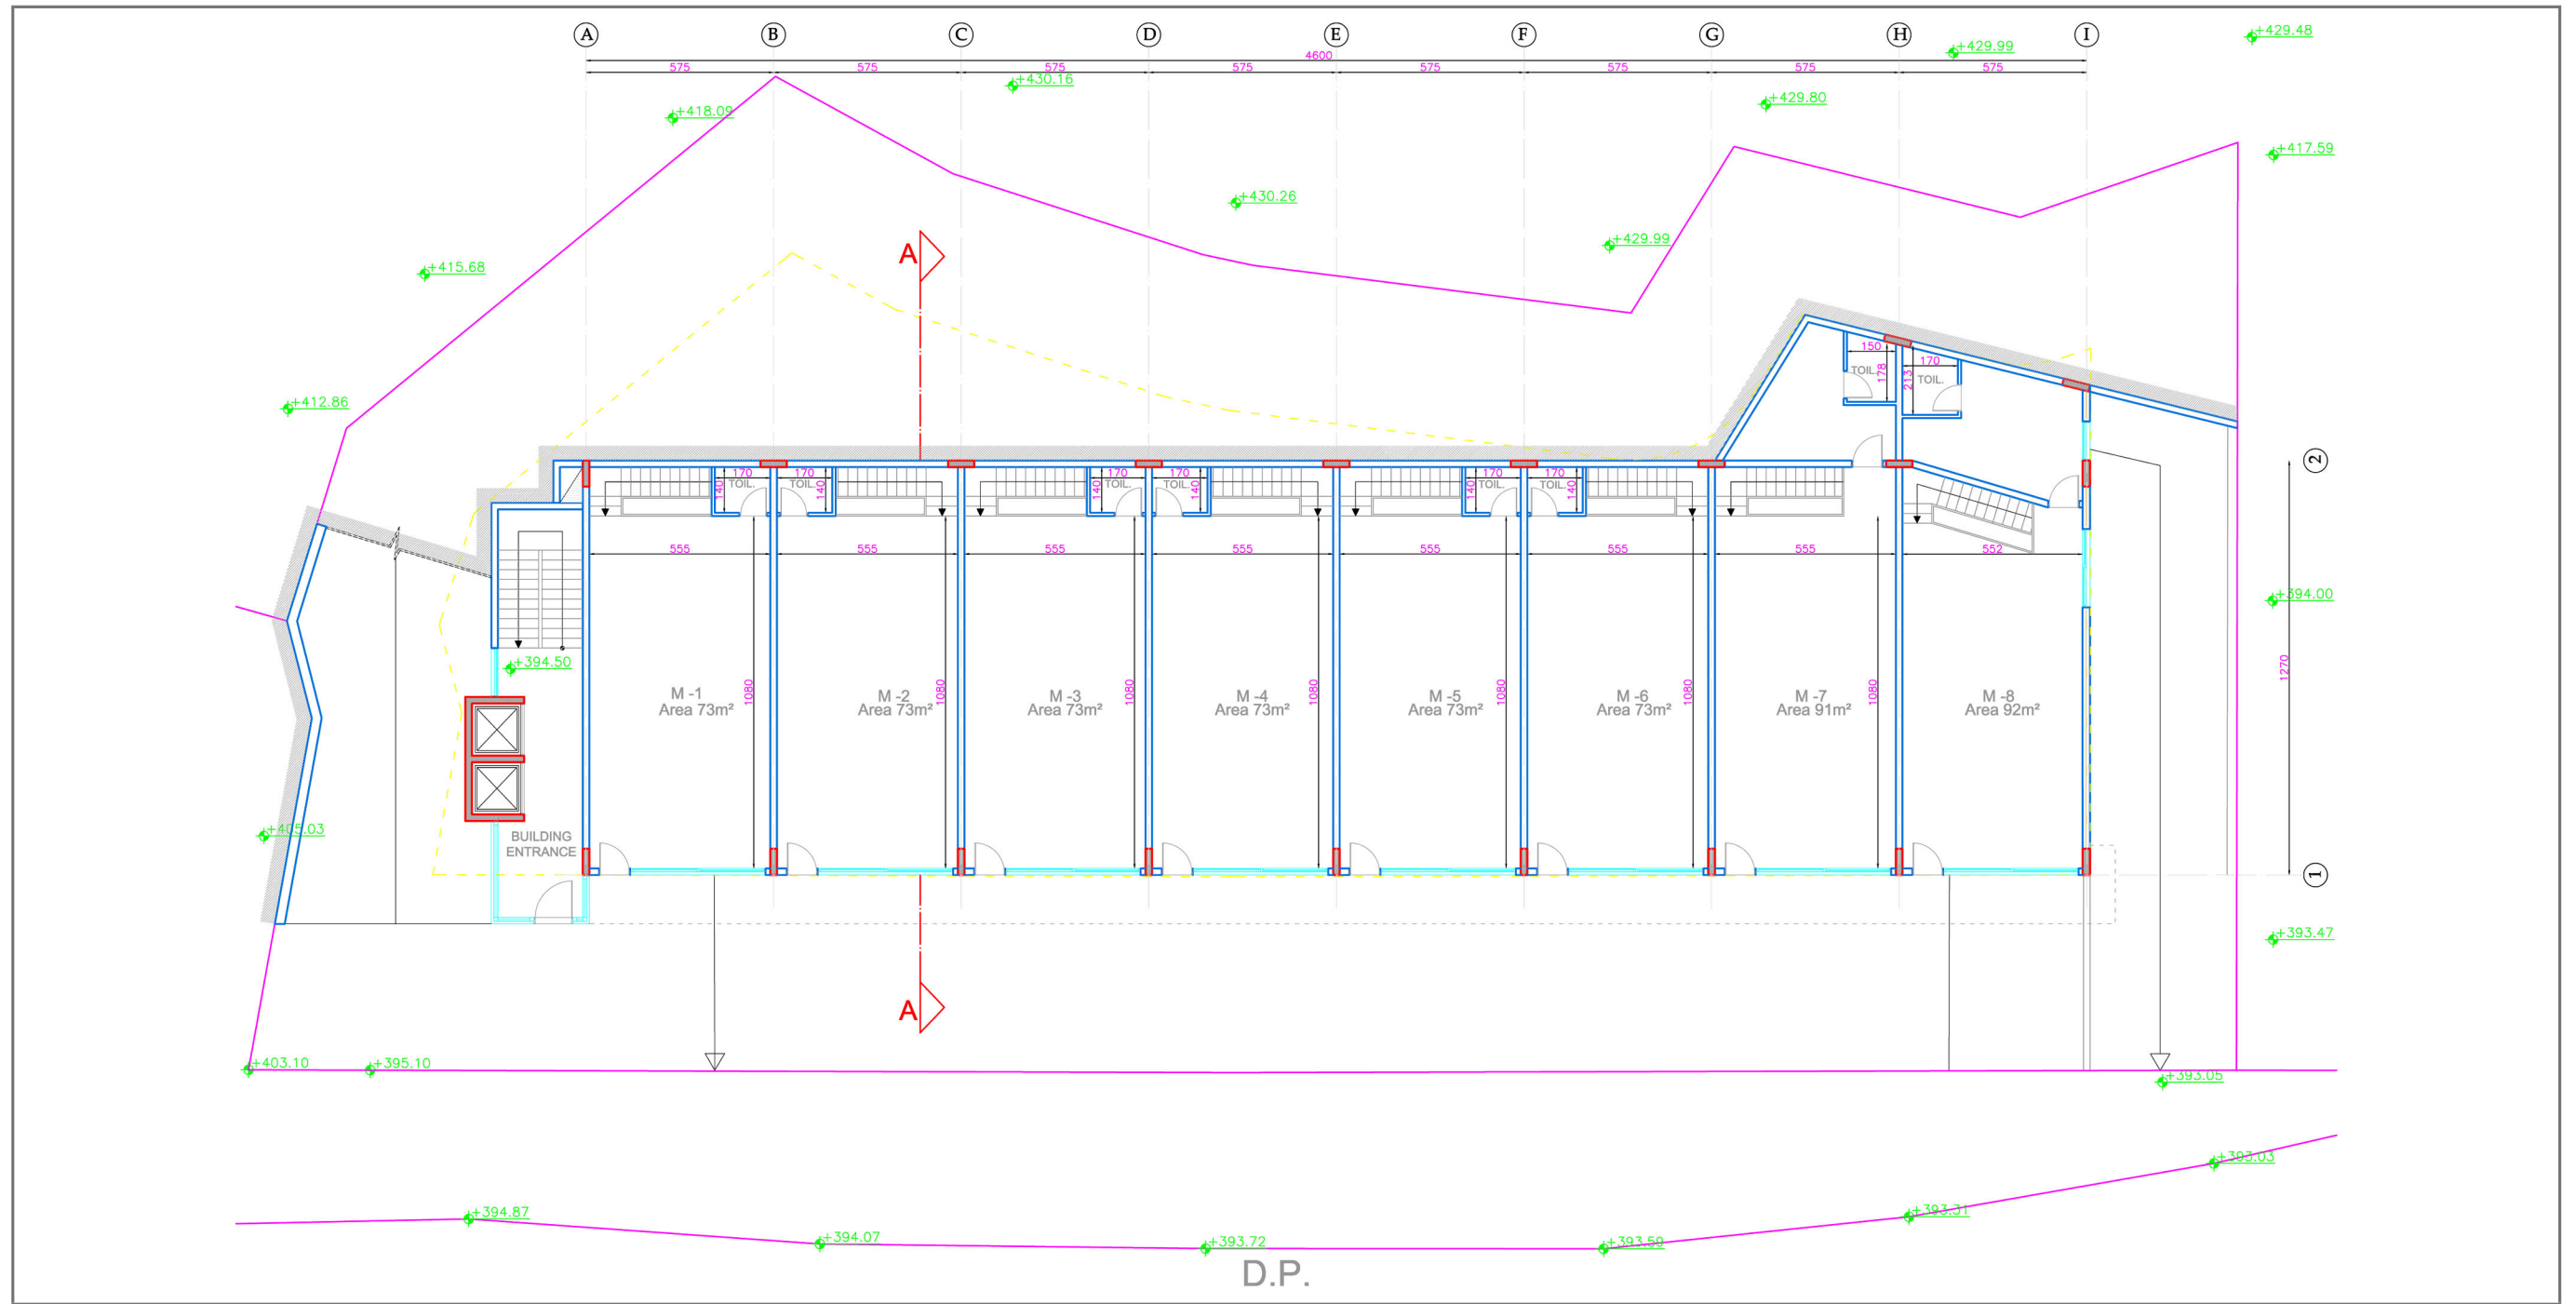

**INDUSTRIAL
CENTER 2156**

2156 Industrial Center Price List

Floor		Description	Unit Size	Storage	Mezanine	Total
GF	Shop 1	Main Street Shop	73	73		146
GF	Shop 2	Main Street Shop	73	73		146
GF	Shop 3	Main Street Shop	73	73		146
GF	Shop 4	Main Street Shop	73	73		146
GF	Shop 5	Main Street Shop	73	73		146
GF	Shop 6	Main Street Shop	73	73		146
GF	Shop 7	Main Street Shop	91	73		164
GF	Shop 8	Main Street Shop	92	70		162
FF	Shop 9	Back Street Shop	73		37	110
FF	Shop 10	Back Street Shop	73		37	110
FF	Shop 11	Back Street Shop	73		37	110
FF	Shop 12	Back Street Shop	73		37	110
FF	Shop 13	Back Street Shop	73		37	110
FF	Shop 14	Back Street Shop	73		37	110
FF	Shop 15	Back Street Shop	91		67	158
FF	Shop 16	Back Street Shop	92		67	159
SF	Office 1	Office	54			54
SF	Office 2	Office	64			64
SF	Office 3	Office	64			64
SF	Office 4	Office	64			64
SF	Office 5	Office	64			64
SF	Office 6	Office	64			64
SF	Office 7	Office	64			64
SF	Office 8	Office	114			114
SS2		Parking			616	
			1794			2731