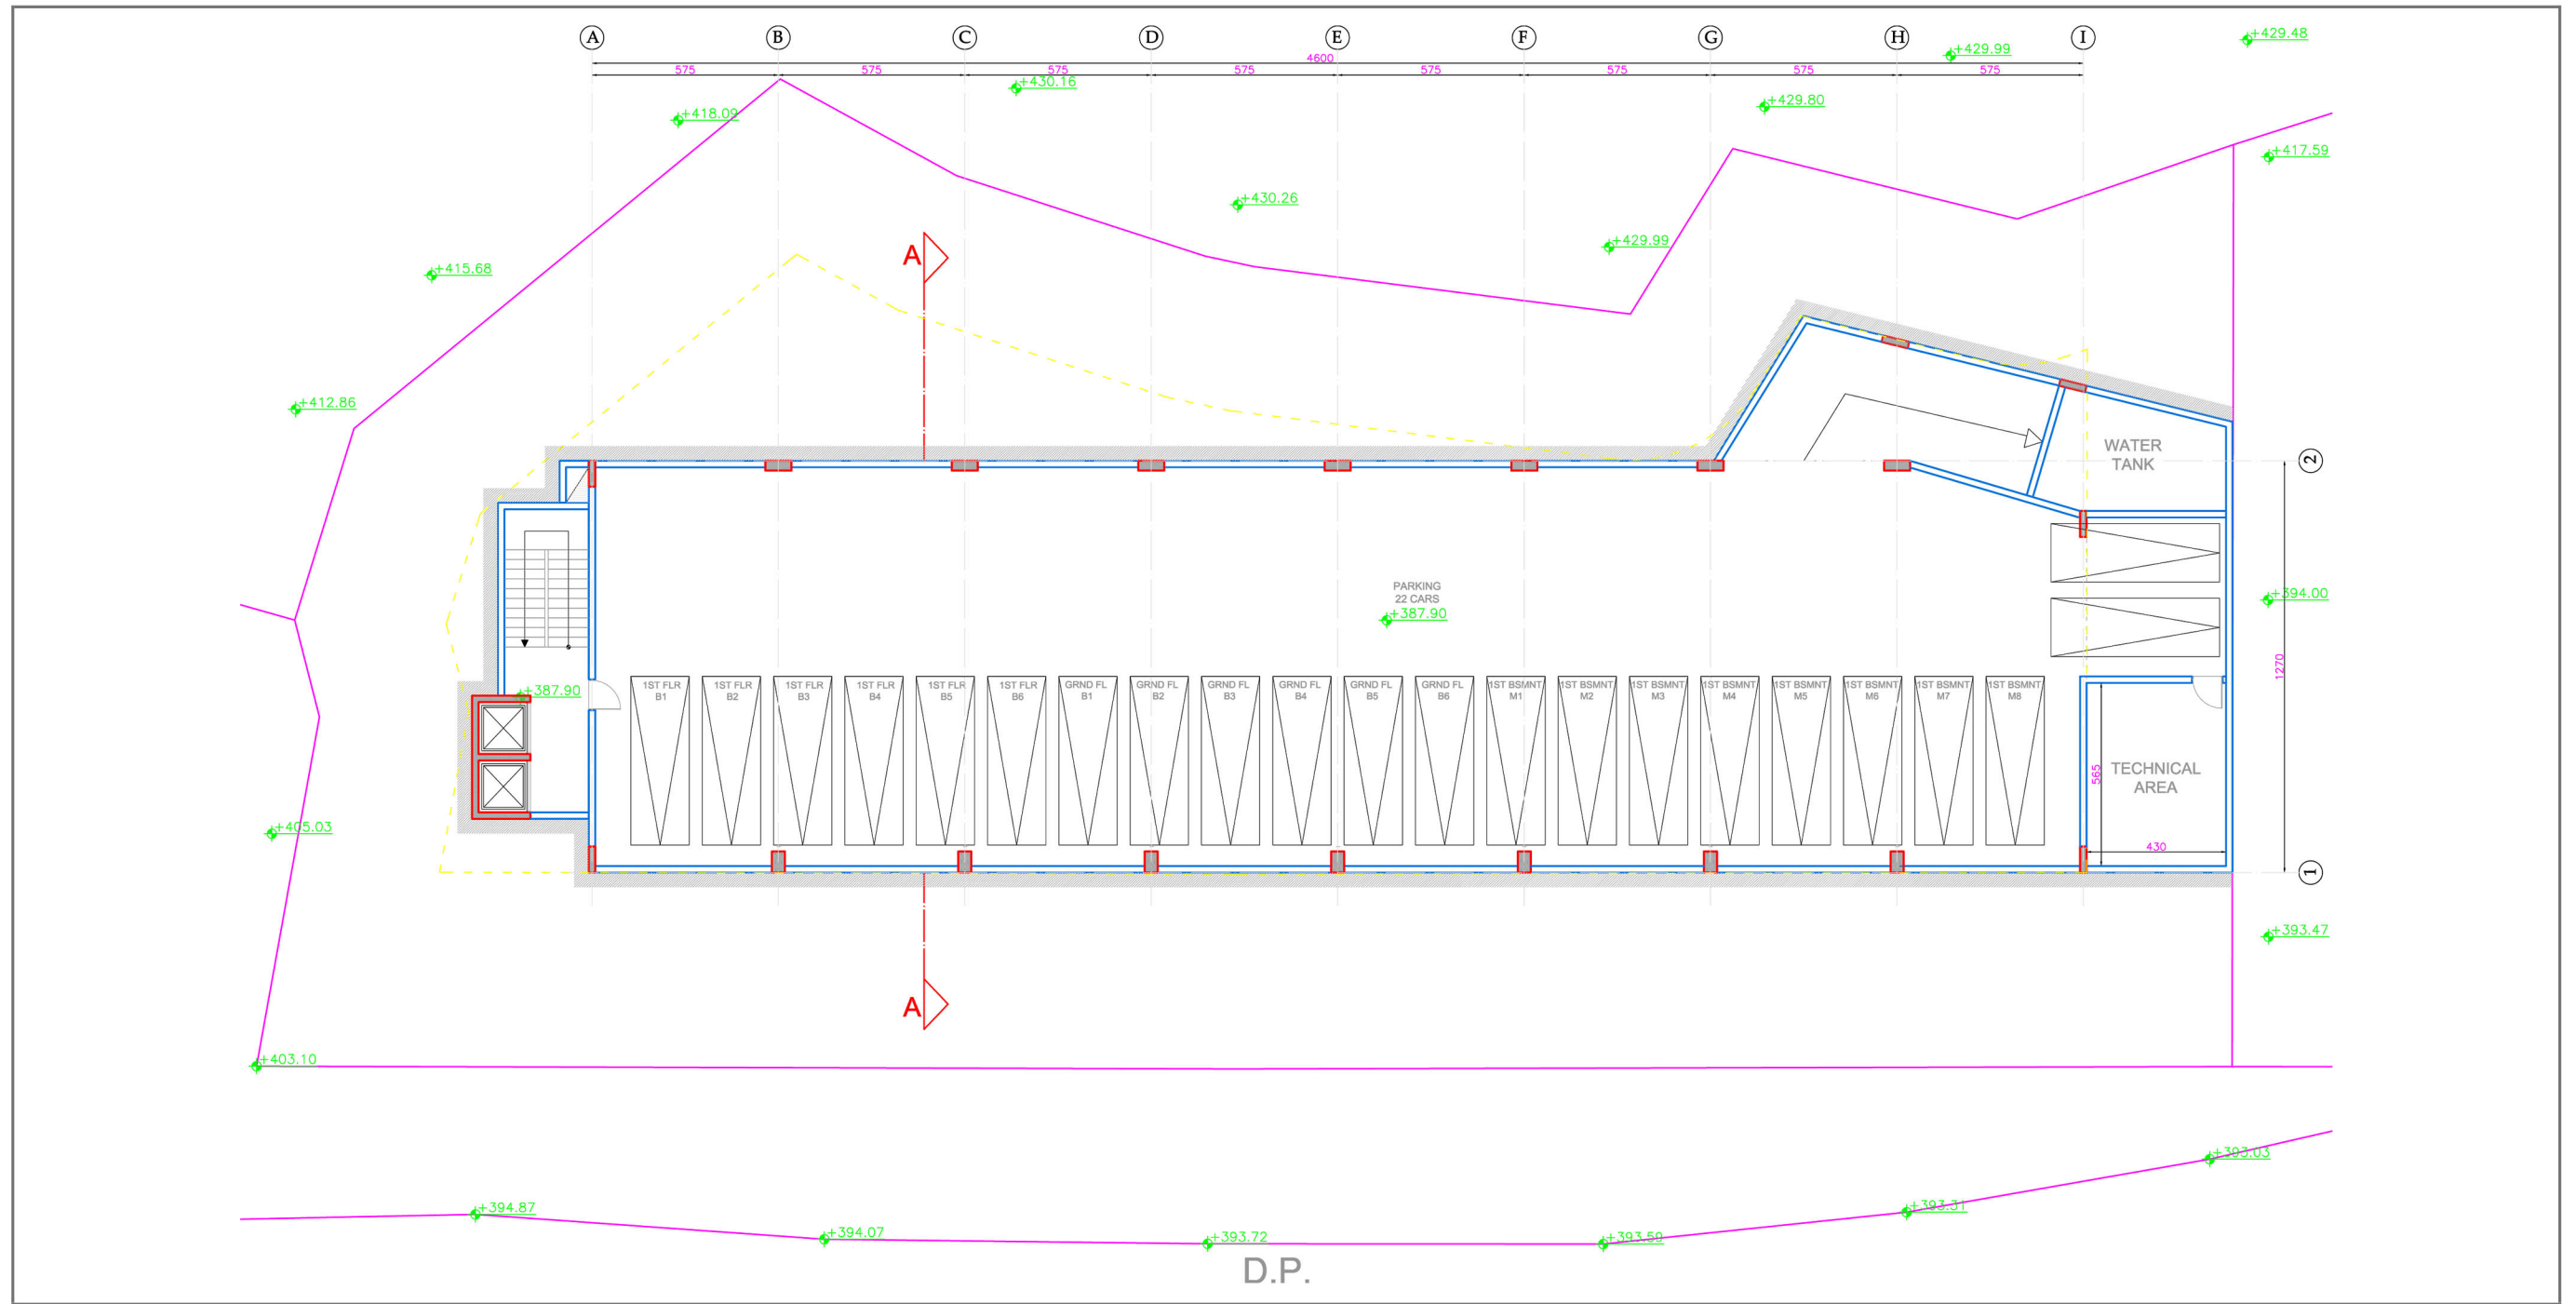

**INDUSTRIAL
CENTER 2156**

2156 Industrial Center Price List

Floor		Description	Unit Size	Storage	Mezanine	Total
GF	Shop 1	Main Street Shop	73	73		146
GF	Shop 2	Main Street Shop	73	73		146
GF	Shop 3	Main Street Shop	73	73		146
GF	Shop 4	Main Street Shop	73	73		146
GF	Shop 5	Main Street Shop	73	73		146
GF	Shop 6	Main Street Shop	73	73		146
GF	Shop 7	Main Street Shop	91	73		164
GF	Shop 8	Main Street Shop	92	70		162
FF	Shop 9	Back Street Shop	73		37	110
FF	Shop 10	Back Street Shop	73		37	110
FF	Shop 11	Back Street Shop	73		37	110
FF	Shop 12	Back Street Shop	73		37	110
FF	Shop 13	Back Street Shop	73		37	110
FF	Shop 14	Back Street Shop	73		37	110
FF	Shop 15	Back Street Shop	91		67	158
FF	Shop 16	Back Street Shop	92		67	159
SF	Office 1	Office	54			54
SF	Office 2	Office	64			64
SF	Office 3	Office	64			64
SF	Office 4	Office	64			64
SF	Office 5	Office	64			64
SF	Office 6	Office	64			64
SF	Office 7	Office	64			64
SF	Office 8	Office	114			114
SS2		Parking			616	
			1794			2731