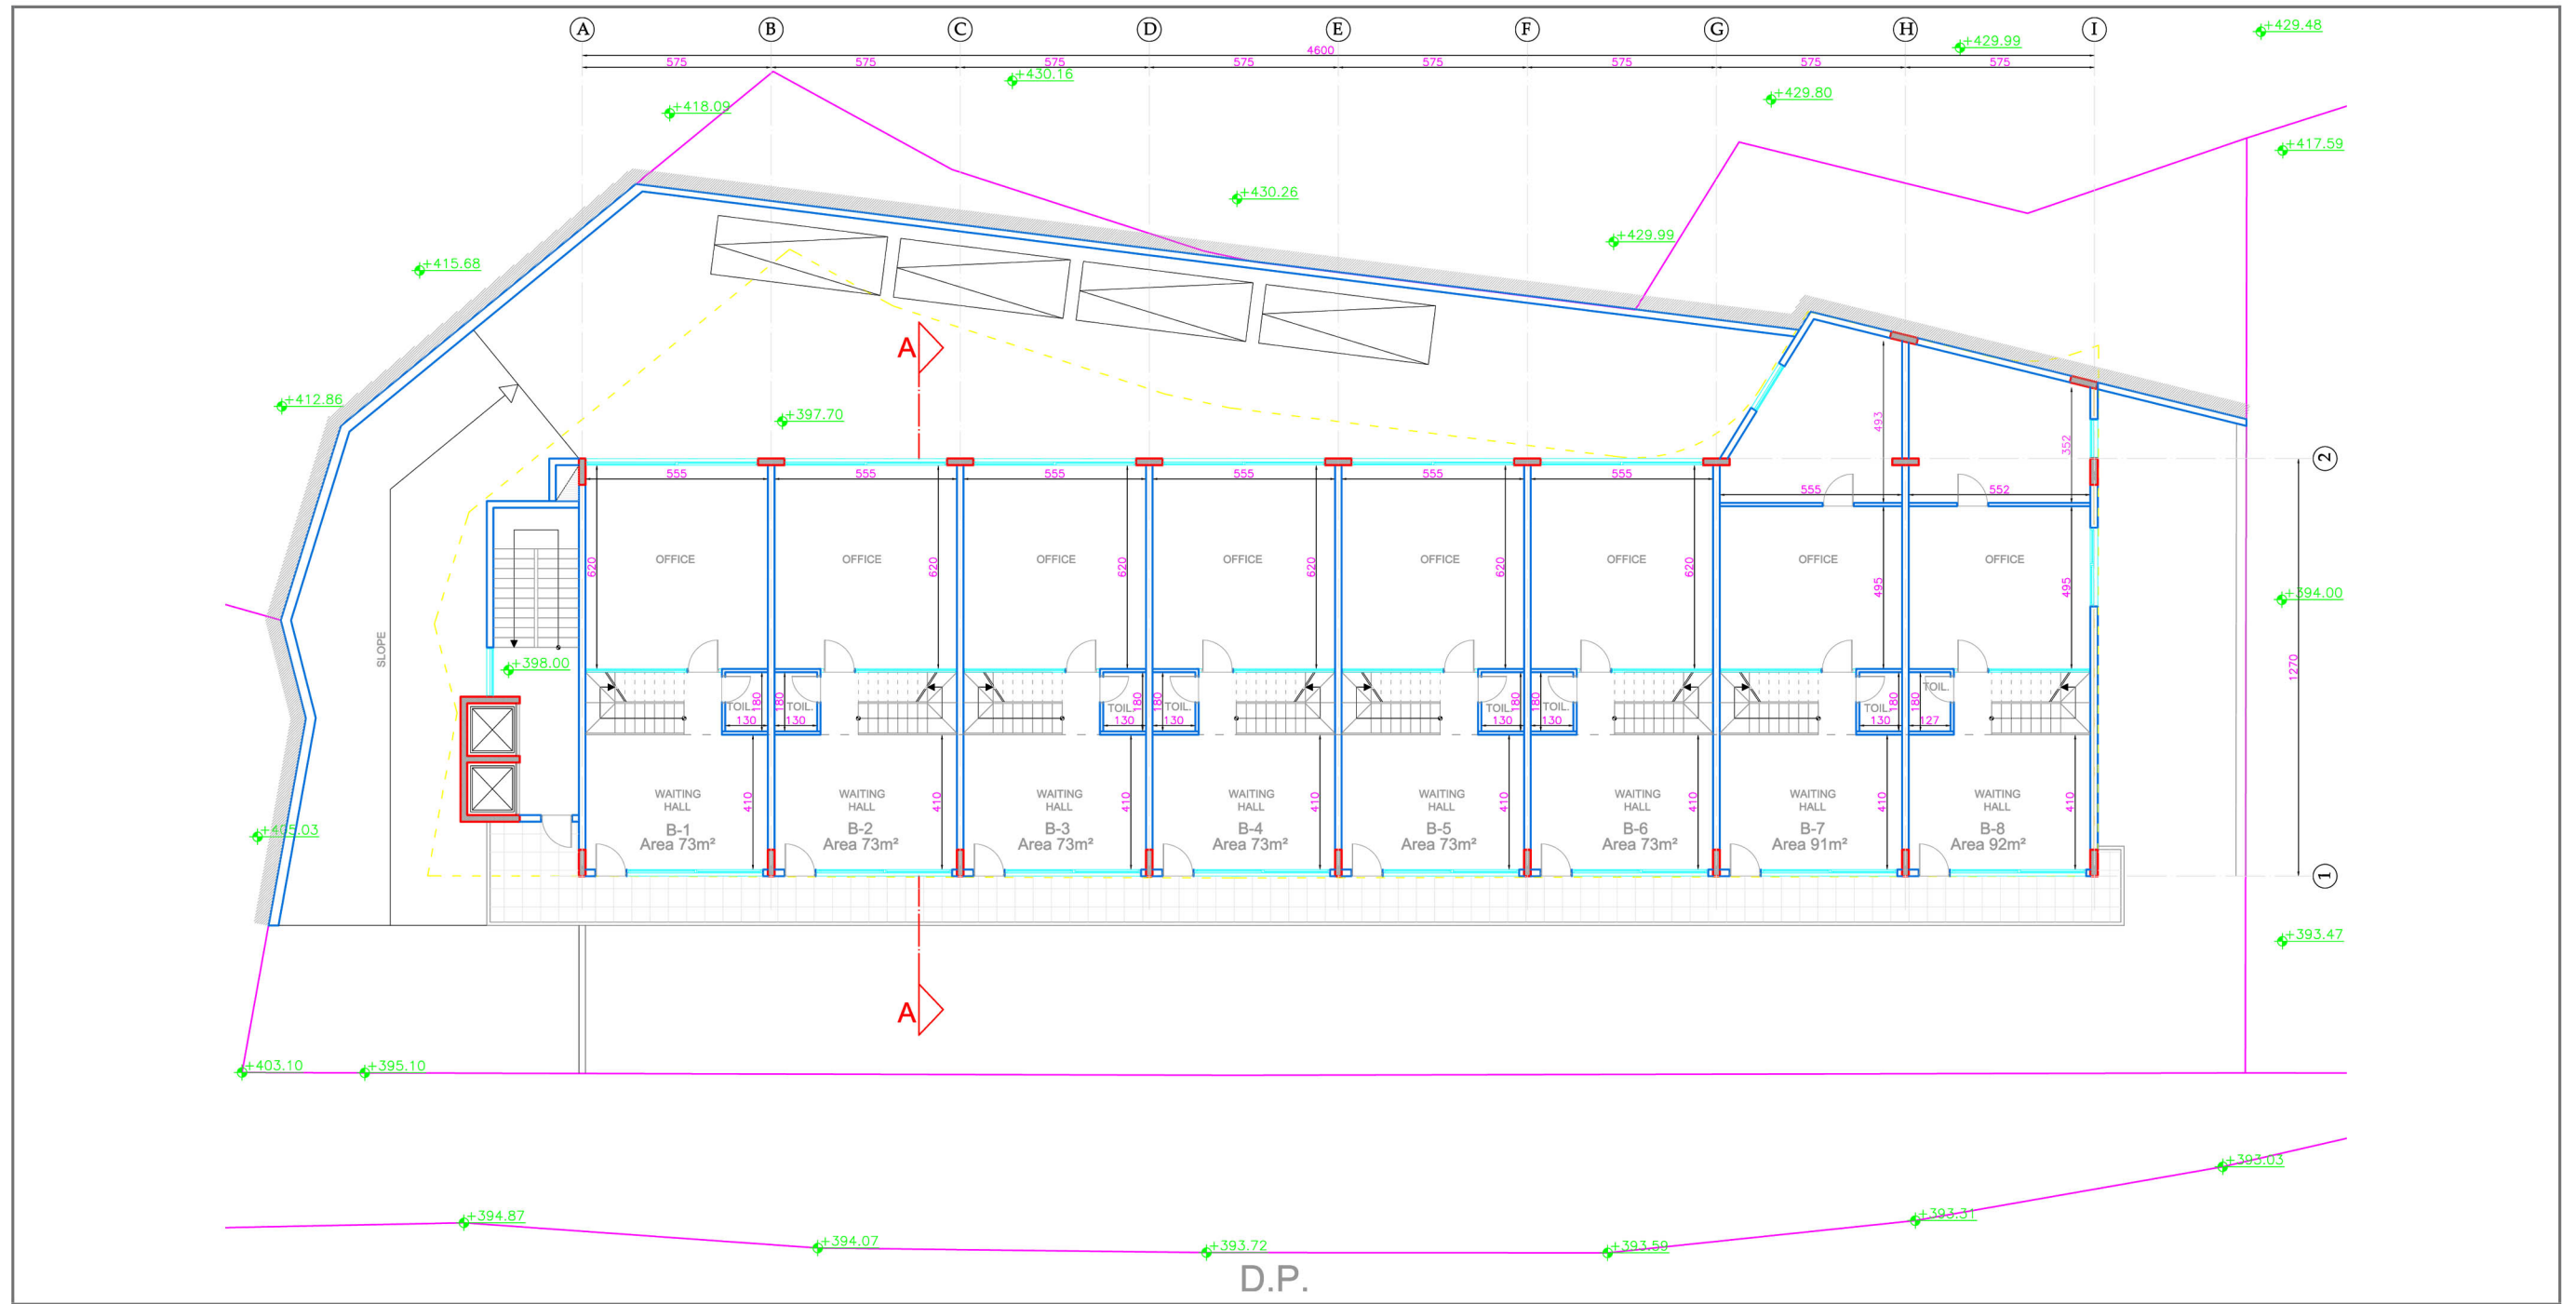

**INDUSTRIAL
CENTER 2156**

2156 Industrial Center Price List

Floor		Description	Unit Size	Storage	Mezanine	Total
GF	Shop 1	Main Street Shop	73	73		146
GF	Shop 2	Main Street Shop	73	73		146
GF	Shop 3	Main Street Shop	73	73		146
GF	Shop 4	Main Street Shop	73	73		146
GF	Shop 5	Main Street Shop	73	73		146
GF	Shop 6	Main Street Shop	73	73		146
GF	Shop 7	Main Street Shop	91	73		164
GF	Shop 8	Main Street Shop	92	70		162
FF	Shop 9	Back Street Shop	73		37	110
FF	Shop 10	Back Street Shop	73		37	110
FF	Shop 11	Back Street Shop	73		37	110
FF	Shop 12	Back Street Shop	73		37	110
FF	Shop 13	Back Street Shop	73		37	110
FF	Shop 14	Back Street Shop	73		37	110
FF	Shop 15	Back Street Shop	91		67	158
FF	Shop 16	Back Street Shop	92		67	159
SF	Office 1	Office	54			54
SF	Office 2	Office	64			64
SF	Office 3	Office	64			64
SF	Office 4	Office	64			64
SF	Office 5	Office	64			64
SF	Office 6	Office	64			64
SF	Office 7	Office	64			64
SF	Office 8	Office	114			114
SS2		Parking			616	
			1794			2731